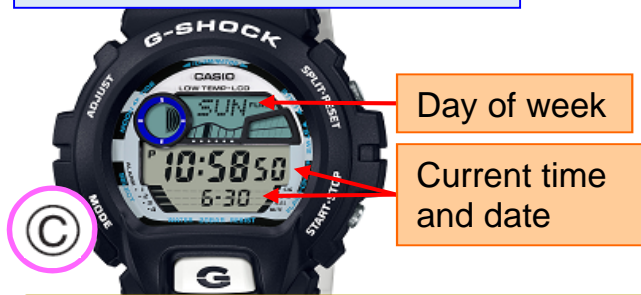

DST Setting / Module : 3194

Firstly, make sure it is in the Timekeeping Mode.

<Timekeeping Mode Screen>

To return to the Timekeeping Mode, press Ⓒ several times.

1.

In the Timekeeping Mode, hold down Ⓐ until the seconds start to flash .

2.

Press Ⓒ to display the DST setting screen.

<DST Setting Screen>

3.

Press (D) to toggle ON and OFF.

4.

Press (A) twice to return to the Timekeeping Mode.

<Timekeeping Mode Screen>