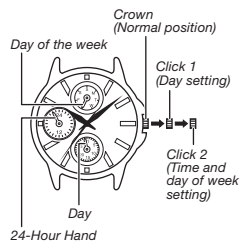

Operation Guide ANA(3H3E-2)

CASIO®

- Your watch may differ somewhat from the one shown in the illustration.

Notes

- Some water resistant models are equipped with a screw lock crown.
- With such models, you must unscrew the crown in the direction noted in the illustration to loosen it before you can pull it out. Do not pull too forcibly on such crowns.
- Also note that such watches are not water resistant while their crowns are loosened. Be sure to screw the crowns back in as far as they will go after making any setting.

Setting the Time and Day

To set the day

- Pull the crown out to Click 1.
- Rotate the crown to set the day.
Avoid changing the day setting between 9:00 p.m. and 1:00 a.m. (If you do, the day indication may not change at midnight).
- Push the crown back in to the normal position.

Module 1343/2364/5071/5316

To set the day of the week and time

- Pull the crown out to Click 2 when the second hand is at 12 o'clock. The second hand will stop.
- Set the hands by rotating the crown. As you do, the day of the week changes accordingly.
- After setting the day of the week, rotate the crown to set the time. Make sure to distinguish between AM and PM.
- On a time signal, push the crown back in to the normal position.

Module 1794/5072

24-Hour Hand

The 24-Hour Hand indicates the current hour of the day. It makes one complete rotation every 24 hours.

Module 5224

- For watch with the elapsed time bezel
Rotate the elapsed time bezel to align the ∇ mark with the minute hand.
After certain amount of time elapsed, read the graduation on the elapsed time bezel which the minute hand points to.
The elapsed time is indicated.