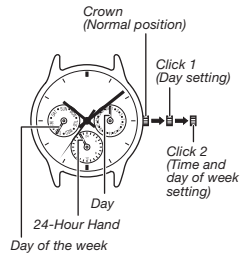

Operation Guide ANA(3H3E-2)

CASIO®

- Your watch may differ somewhat from the one shown in the illustration.

Notes

- Some water resistant models are equipped with a screw lock crown.
- With such models, you must unscrew the crown in the direction noted in the illustration to loosen it before you can pull it out. Do not pull too forcibly on such crowns.
- Also note that such watches are not water resistant while their crowns are loosened. Be sure to screw the crowns back in as far as they will go after making any setting.

Setting the Time and Day

To set the day

- Pull the crown out to Click 1.
- Rotate the crown to set the day.
Avoid changing the day setting between 9:00 p.m. and 1:00 a.m. (If you do, the day indication may not change at midnight).
- Push the crown back in to the normal position.

Module 1343/2364/5071/5316

To set the day of the week and time

- Pull the crown out to Click 2 when the second hand is at 12 o'clock. The second hand will stop.
- Set the hands by rotating the crown. As you do, the day of the week changes accordingly.
- After setting the day of the week, rotate the crown to set the time. Make sure to distinguish between AM and PM.
- On a time signal, push the crown back in to the normal position.

Module 1794/5072

24-Hour Hand

The 24-Hour Hand indicates the current hour of the day. It makes one complete rotation every 24 hours.

Module 5224

- For watch with the elapsed time bezel
Rotate the elapsed time bezel to align the ∇ mark with the minute hand.
After certain amount of time elapsed, read the graduation on the elapsed time bezel which the minute hand points to.
The elapsed time is indicated.