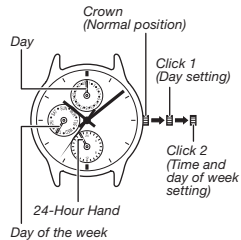

Operation Guide ANA(3H3E-2)

CASIO®

- Your watch may differ somewhat from the one shown in the illustration.

Notes

- Some water resistant models are equipped with a screw lock crown.
- With such models, you must unscrew the crown in the direction noted in the illustration to loosen it before you can pull it out. Do not pull too forcibly on such crowns.
- Also note that such watches are not water resistant while their crowns are loosened. Be sure to screw the crowns back in as far as they will go after making any setting.

Setting the Time and Day

To set the day

- Pull the crown out to Click 1.
- Rotate the crown to set the day.
Avoid changing the day setting between 9:00 p.m. and 1:00 a.m. (If you do, the day indication may not change at midnight).
- Push the crown back in to the normal position.

Module 1343/2364/5071/5316

To set the day of the week and time

- Pull the crown out to Click 2 when the second hand is at 12 o'clock. The second hand will stop.
- Set the hands by rotating the crown. As you do, the day of the week changes accordingly.
- After setting the day of the week, rotate the crown to set the time. Make sure to distinguish between AM and PM.
- On a time signal, push the crown back in to the normal position.

Module 1794/5072

24-Hour Hand

The 24-Hour Hand indicates the current hour of the day. It makes one complete rotation every 24 hours.

Module 5224

- For watch with the elapsed time bezel
Rotate the elapsed time bezel to align the ∇ mark with the minute hand.
After certain amount of time elapsed, read the graduation on the elapsed time bezel which the minute hand points to.
The elapsed time is indicated.